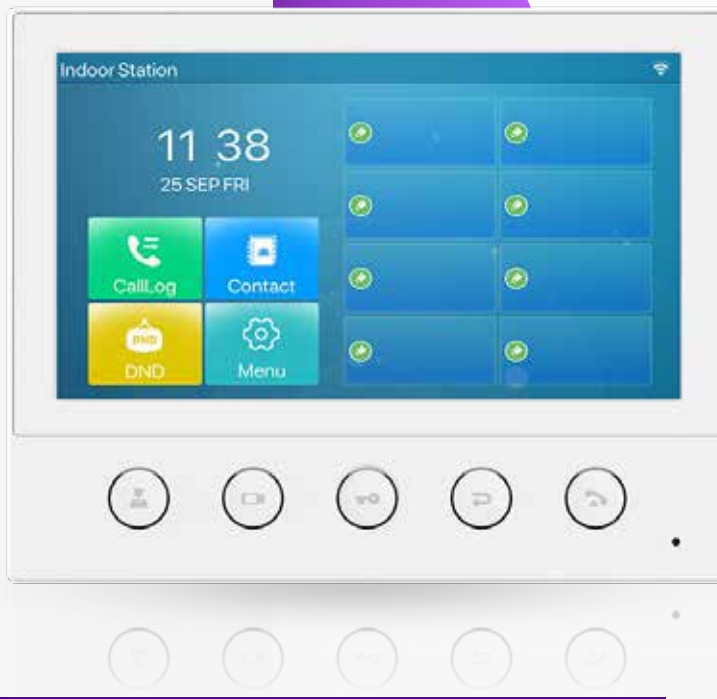

SIP

Indoor Station

I53W

Xtend i53W is an indoor station with 7-inch color touch screen and rich interfaces. It is mainly used in residential area, villa, office building and other places for receiving calling and communicating through the door phone and achieving remote door-opening.

It provides more reliable security assurance and the easier access control for the users, creating a safe and comfortable living environment.

Highlight

- Stylish and simple outlook which matches with different decorative styles
- 7-inch capacitive color touch screen
- HD voice speech quality with built-in 2W speaker and Acoustic Echo Canceller (AEC)
- Built-in 2.4G Wi-Fi
- Possess 8 alarm inputs and 1 RS485 interfaces
- View the authorized camera image over the video door phone
- Rich interfaces to meet the needs in different application scenarios
- Support online management and upgrade
- Compatible with major platforms: Asterisk, Broadsoft, 3CX, Metaswitch, Elastix, Avaya etc.

Specification

Generic

6 SIP Lines

HD Voice

PoE

External Power Supply(Optional)

Generic

1 x LCD: 7-inch 800x480 Color Touch Screen