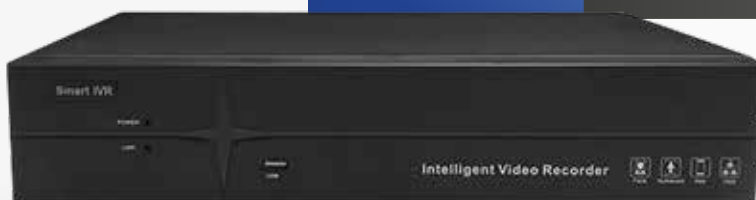

Smart PoE IVR

EH-IJ-1-09-A

1HDD 9CH
4K H.265+

H.265+ 9CH IVR, support 4K IP camera input and output, support smart analysis IPC, 9CH or 16 CH display mode is optional, 4 CH 1080P or 1 CH 4 K playback, 1 pcs HDD (max 10TB), support audio output, 1CH VGA, 1 CH HDMI, support to upgrade IPC remote, modify IP camera address and light board mode.

Highlight

- H.265+/H.265/H.264 triple stream decoding, embedded Linux operating system
- Support 9CH 4K IPC input, IPC centralized management, including IPC parameter configuration, information export and import, real-time information acquisition and upgrade, etc
- Support our Smart IPC: human detection, target count, absent alarm, retrograde motion detection, E-bike detection, electric fence.
- Support to upgrade IPC remote and upgrade it by memory
- Support alarm to pop up, audio output
- Support to modify IPC address and light mode from 3rd party
- HDMI,VGA synchronous output, support 4K preview
- Support preview image and playback image 12 times electronic magnification
- Standard ONVIF, SLINK, RTSP ,GB28181protocol
- Support DDNS, EMAIL, UPNP, P2P and other functions
- Support WEB, mobile phone monitoring, client, IMS monitoring
- Support channel grouping, preview tour
- Supports 1 CH 4K or 4CH 1080P recording synchronous playback
- Support network monitoring: network traffic, network delay packet loss test, network packet capture backup
- Support incoming bandwidth up to 64M, stream information,support multiple language

Specification

System	
Main Chipset	SSR621Q
Operating System	Embedded Linux
Bandwidth	64M
Video Format	H.265+/H.265/H.264
Video Resolution	8MP/5MP/3MP/720p/D1/VGA/CIF/QCIF
Smart Functions	Target count,electric fence, human detection, retrograde detection, absent alarm (need front end IPC supported)
Record Mode	Manual, Schedule, Motion Detection, Timing, Alarm, Stop
Playback	4CH 1080P playback, 1CH 4K
Backup Mode	USB Device/Network