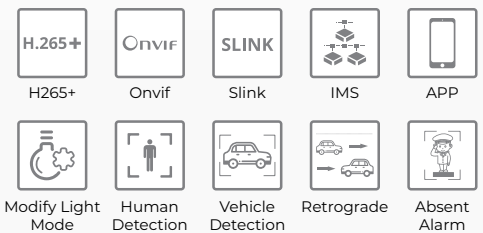

Smart PoE IVR

EH-IJ-1-09-A

1HDD 9CH
4K H.265+

H.265+ 9CH IVR, support 4K IP camera input and output, support smart analysis IPC, 9CH or 16 CH display mode is optional, 4 CH 1080P or 1 CH 4 K playback, 1 pcs HDD (max 10TB), support audio output, 1CH VGA, 1 CH HDMI, support to upgrade IPC remote, modify IP camera address and light board mode.

Highlight

- H.265+/H.265/H.264 triple stream decoding, embedded Linux operating system
- Support 9CH 4K IPC input, IPC centralized management, including IPC parameter configuration, information export and import, real-time information acquisition and upgrade, etc
- Support our Smart IPC: human detection, target count, absent alarm, retrograde motion detection, E-bike detection, electric fence.
- Support to upgrade IPC remote and upgrade it by memory
- Support alarm to pop up, audio output
- Support to modify IPC address and light mode from 3rd party
- HDMI,VGA synchronous output, support 4K preview
- Support preview image and playback image 12 times electronic magnification
- Standard ONVIF, SLINK, RTSP ,GB28181protocol
- Support DDNS, EMAIL, UPNP, P2P and other functions
- Support WEB, mobile phone monitoring, client, IMS monitoring
- Support channel grouping, preview tour
- Supports 1 CH 4K or 4CH 1080P recording synchronous playback
- Support network monitoring: network traffic, network delay packet loss test, network packet capture backup
- Support incoming bandwidth up to 64M, stream information,support multiple language

Human Detection					
Normal Mode	9 CH normal IPC (or human detection IPC)				
Split	1	4	6	8	9
Decode	4K	4*1080P	1*1080P + 5*D1	1*1080P + 7*D1	9*D1
Video Output	1 HDMI, 1 VGA				
Audio Output	Support				
Alarm Input & Output	N/A				